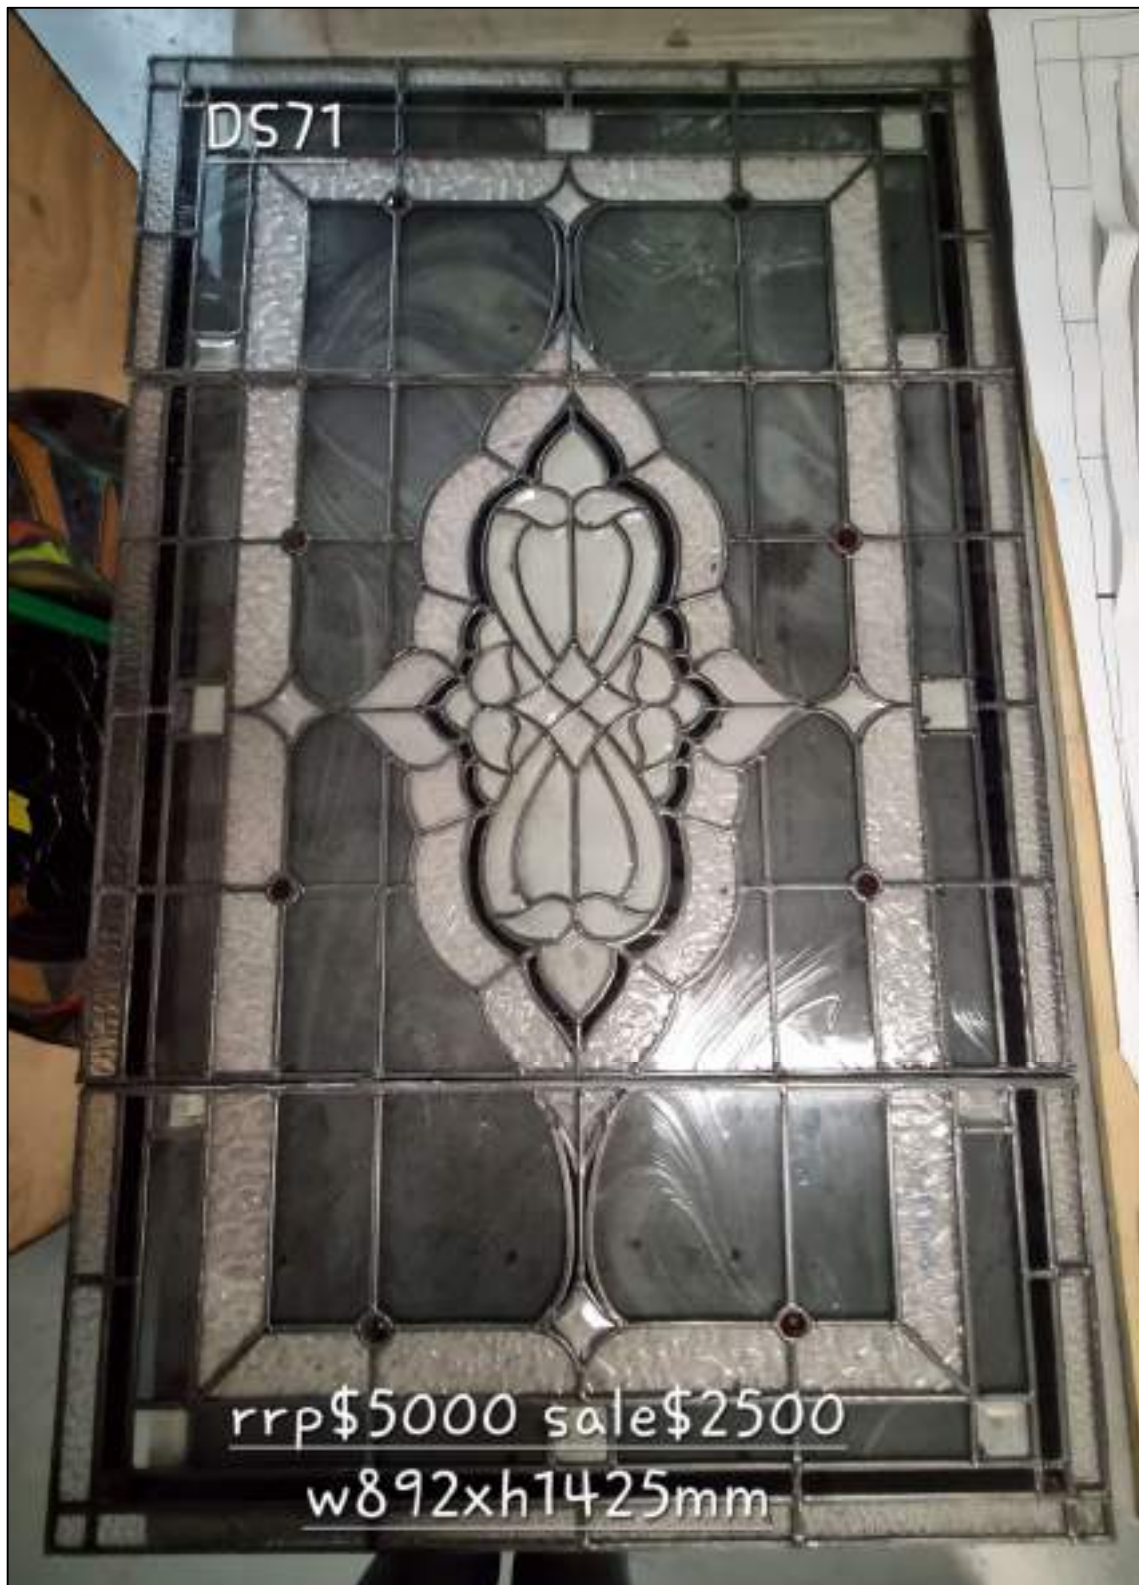

w340xh1745mm
Custom bevelled glass,
convex feature at base.
Easy to add extra height
and width.
RRP \$3500 Sale \$1890

9. Red Rose bi-fold door
(with frame)
RRP \$2,500 Sale \$1,250

2015x405mm

41. Art Deco Onelight
with frame

w362xh642mm

DS54a

DS54b

rrp \$500ea sale \$200ea

w178xh1167

DS66

Federation rose & roundel
rrp \$1200 sale \$450
w578xh1198mm

Available Ex-Display Collection